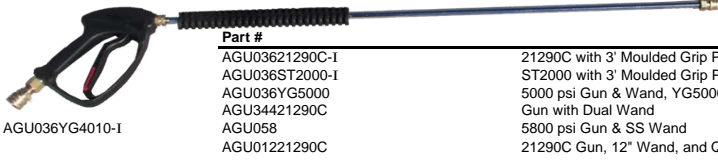

**POPULAR PRESSURE WASHER ACCESSORIES**

800-493-7692

**Assembled Hose**

(W/QCs)	Part #	Length ft.	PSI	Color	Description	Price
	AHS230	50	4000	Black	3/8" Hose W/QCs, Solid x Swivel MPT, R1	\$ 48.02
	AHS235	100	4000	Black	3/8" Hose W/QCs, Solid x Swivel MPT, R1	\$ 89.28
	AHS330	50	5000	Black	3/8" Hose W/QCs, Solid x Swivel MPT, R2	\$ 66.72
	AHS280	50	4000	Gray	Non-Marking, 3/8" Hose W/QCs, Solid x Swivel MPT, R1	\$ 54.41
	AHS285	100	4000	Gray	Non-Marking, 3/8" Hose W/QCs, Solid x Swivel MPT, R1	\$ 102.24
	AHS380	50	5000	Gray	Non-Marking, 3/8" Hose W/QCs, Solid x Swivel MPT, R2	\$ 69.67

**GUN & WANDS**

**ASSEMBLED GUN & WANDS**

Part #	Description	Price
AGU03621290C-I	21290C with 3' Moulded Grip Plated Steel Wand and QC Sockets.	\$ 30.03
AGU036ST2000-I	ST2000 with 3' Moulded Grip Plated Steel Wand and QC Sockets.	\$ 40.89
AGU036YG5000	5000 psi Gun & Wand, YG5000	\$ 76.75
AGU34421290C	Gun with Dual Wand	\$ 308.48
AGU058	5800 psi Gun & SS Wand	\$ 191.03
AGU01221290C	21290C Gun, 12" Wand, and QC's	\$ 27.84

**EXTENTION WANDS**

**ALUMINUM LANCE WITH QUICK CONNECTS**

Part #	Ext. Length'	Max PSI	Max GPM	Max Temp	Inlet	Outlet	Price
AWA012	1	4,060	10.5	302° F	1/4" NPT-M	1/4" NPT-M	\$ 6.66
AWA024	2	4,060	10.5	302° F	1/4" NPT-M	1/4" NPT-M	\$ 7.34
AWA036	3	4,060	10.5	302° F	1/4" NPT-M	1/4" NPT-M	\$ 8.05
AWA048	4	4,060	10.5	302° F	1/4" NPT-M	1/4" NPT-M	\$ 8.74
AWA060	5	4,060	10.5	302° F	1/4" NPT-M	1/4" NPT-M	\$ 9.48
AWA072	6	4,060	10.5	302° F	1/4" NPT-M	1/4" NPT-M	\$ 10.14
AWA084	7	4,060	10.5	302° F	1/4" NPT-M	1/4" NPT-M	\$ 10.86
AWA096	8	4,060	10.5	302° F	1/4" NPT-M	1/4" NPT-M	\$ 11.59
AWA120	10	4,060	10.5	302° F	1/4" NPT-M	1/4" NPT-M	\$ 12.97
AWA144	12	4,060	10.5	302° F	1/4" NPT-M	1/4" NPT-M	\$ 14.31